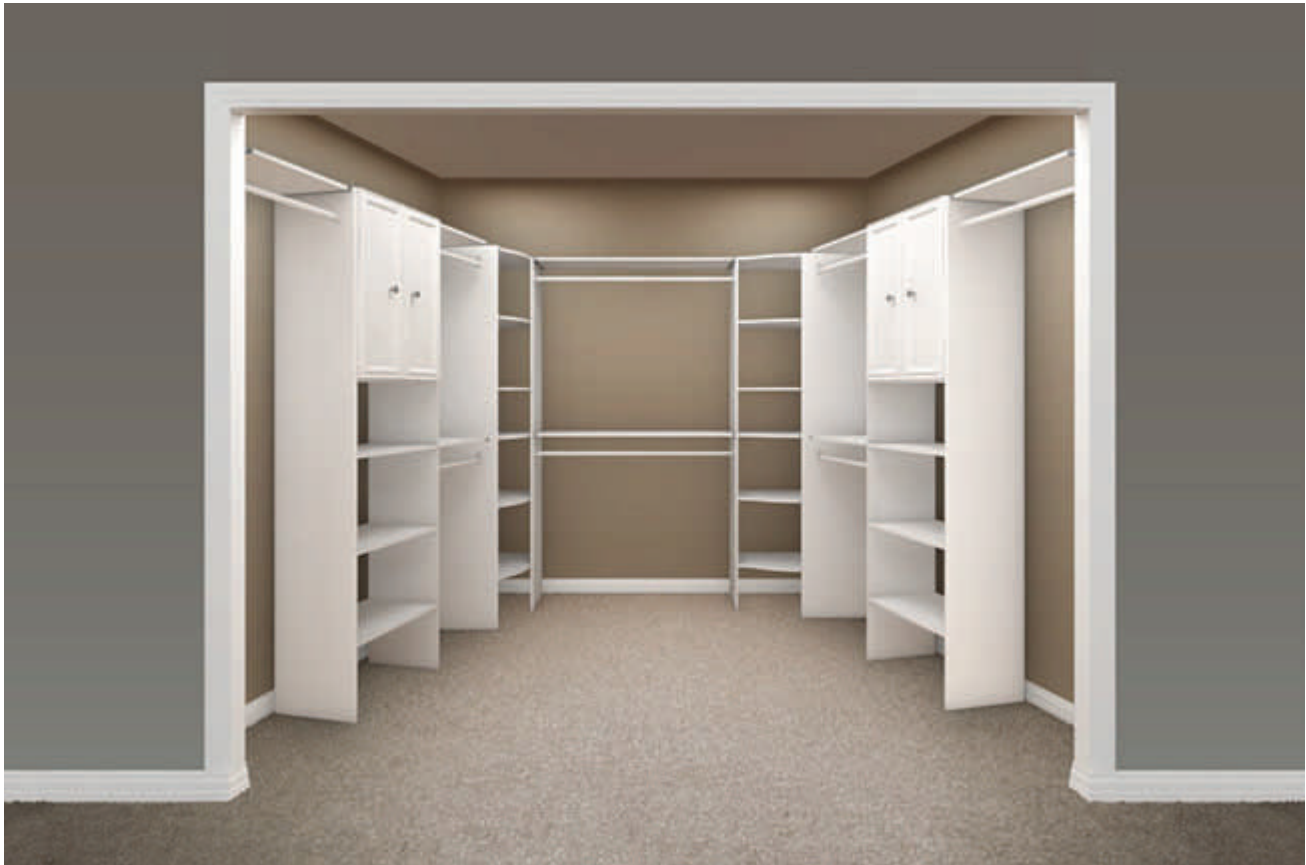

# Shopping List

Below are the items you will need to complete your closet project.

Fits 65" - 97" wide and 86" - 141" deep.  
Top shelves or wire shelves may require cutting.

	Description	Part Number	Quantity
	Selectives 48 in. Top Shelf	225452	8
	Selectives Shelf Support Kit	227642	8
	Selectives 25 in. Starter Kit	219909	2
	Selectives 25 in. Door Pair	981626	2

	<b>Description</b>	<b>Part Number</b>	<b>Quantity</b>
	Selectives 30 in.-48 in. Expandable Hang Rod	228430	2
	Selectives Corner Unit	220070	4